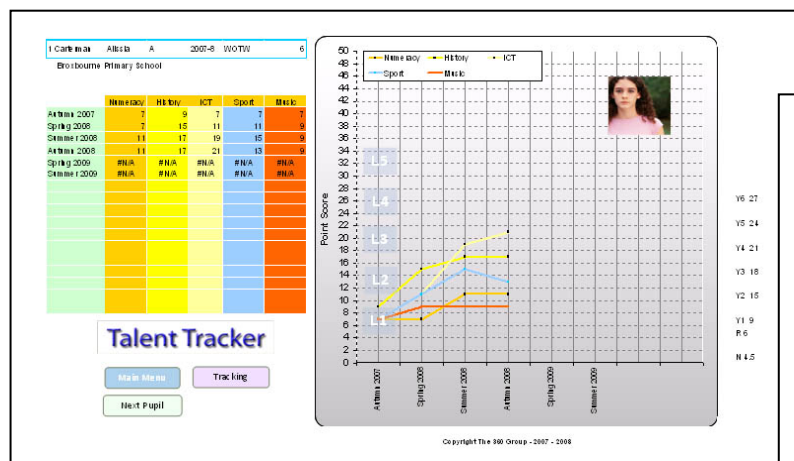

Incredible Value !! ~

1FE £325 pa
2FE £350 pa
3FE £375 pa

visit: www.360group.org.uk for details or to order

Talent Tracker

Our specialised Gifted and Talented tracker pinpoints your more able pupils' progress and graphically highlights underachievement.

- All-in-one-place tracking of more able pupils
- **Simple, single-page data entry**
- Calculates APS from your level data
- **Add new pupils in moments**
- Automatically graphs and charts every child's progress – just click on their names to see their reports
- **Prints reports with a single click**
- Records IEP's, notes and even photo and video images
- **Full training and unlimited support included in the price**