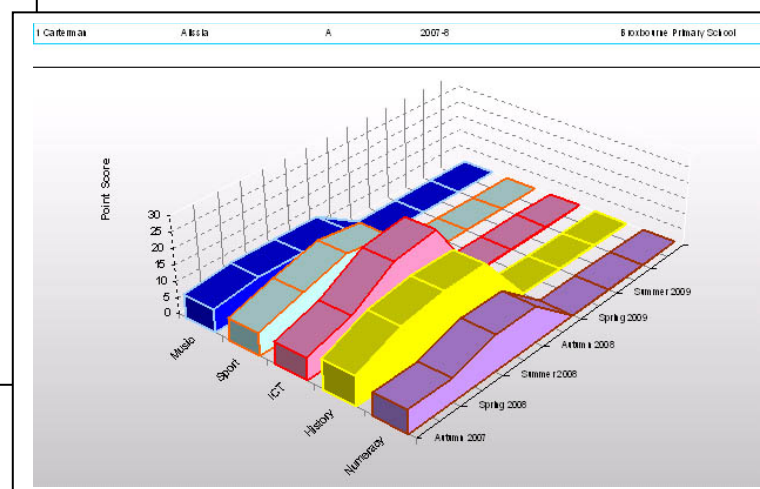

Incredible Value !! ~

1FE £325 pa
2FE £350 pa
3FE £375 pa

visit: www.360group.org.uk for details or to order

Talent Tracker

Our specialised Gifted and Talented tracker pinpoints your more able pupils' progress and graphically highlights underachievement.

- All-in-one-place tracking of more able pupils
- **Simple, single-page data entry**
- Calculates APS from your level data
- **Add new pupils in moments**
- Automatically graphs and charts every child's progress – just click on their names to see their reports
- **Prints reports with a single click**
- Records IEP's, notes and even photo and video images
- **Full training and unlimited support included in the price**