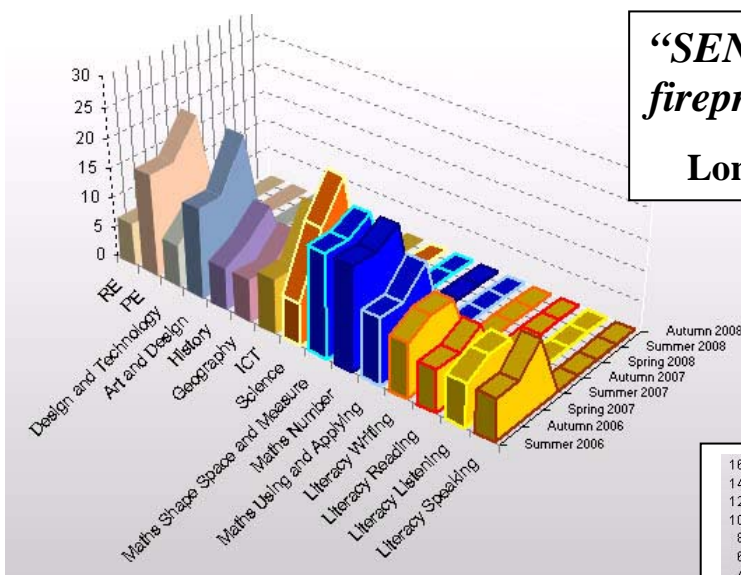

SENtracker

Our unique tracking system for SEN pupils!

See what makes SENtracker so popular ~

- Simple, single-page data entry for all your pupils
- **SENtracker comes ready with all your pupils' basic data**
- Automatically graphs and charts every child's progress
- **Adding new pupils is as simple as typing in their names**
- **SENtracker holds all your levels, tracking, notes and IEP data in one place – even photo and video images**
- **Uses APS and divided P-Scales to show small progressions**
 - Built and ready for you to use in a week
- **Full training and unlimited support included in the price**