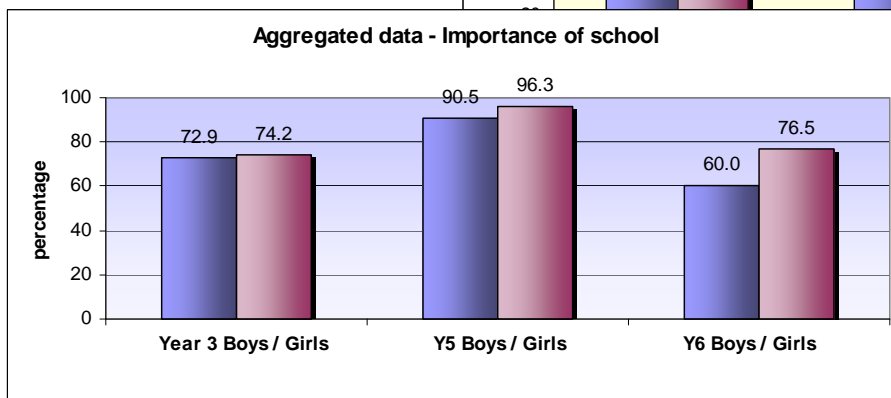

**Incredible
Value !!** ~

1FE £275
2FE £300
3FE £325

visit: www.360group.org.uk for details or to order