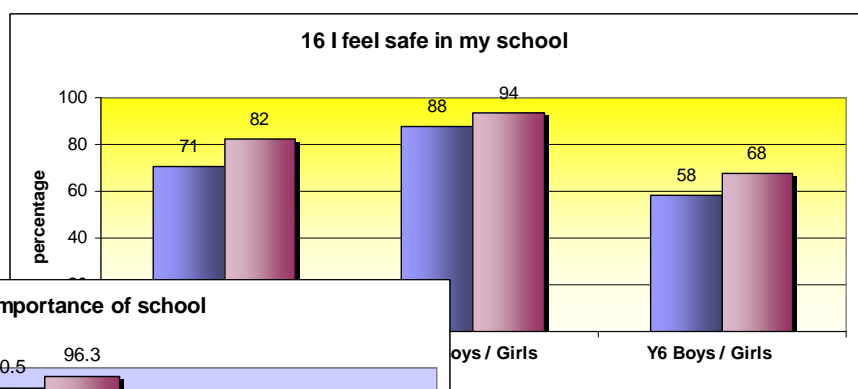

**Incredible
Value !!** ~

1FE £275
2FE £300
3FE £325

visit: www.360group.org.uk for details or to order