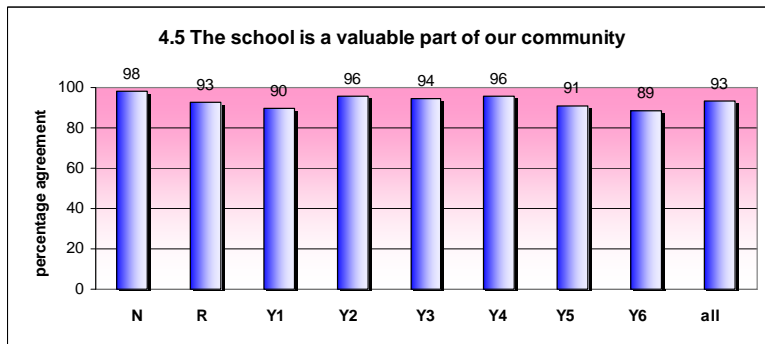

Adult Voice

Our attitude survey for parents and carers is personalized for your school. Adult Voice reports confidentially on:

- My child's experience of the school
- My experience of the school
- My views about standards in the school
- My views about other aspects of the school

Email: voices@360group.org.uk for a free demonstration

“Every school should use Pupil Voice. It provides invaluable strategic data.”

“Thank you! Our old paper surveys are things of the past!”

“Pupil Voice and Adult Voice are incredibly good.”

Incredible Value !! ~

1FE	£275
2FE	£300
3FE	£325

Now available in over 40 languages!