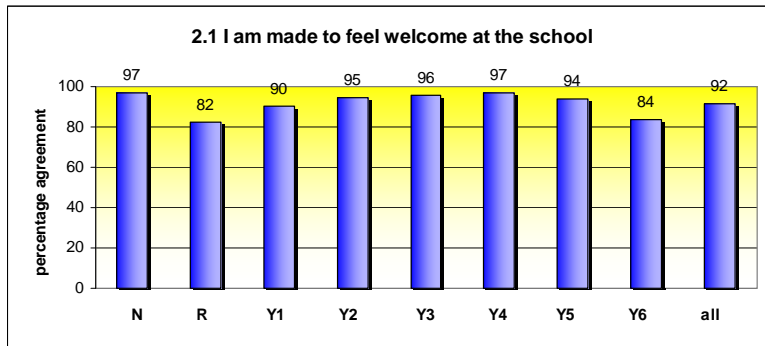

Adult Voice

Our attitude survey for parents and carers is personalized for your school. Adult Voice reports confidentially on:

- My child's experience of the school
- My experience of the school
- My views about standards in the school
- My views about other aspects of the school

Email: voices@360group.org.uk for a free demonstration

“Every school should use Pupil Voice. It provides invaluable strategic data.”

“Thank you! Our old paper surveys are things of the past!”

“Pupil Voice and Adult Voice are incredibly good.”

Incredible Value !! ~

1FE	£275
2FE	£300
3FE	£325

Now available in over 40 languages!